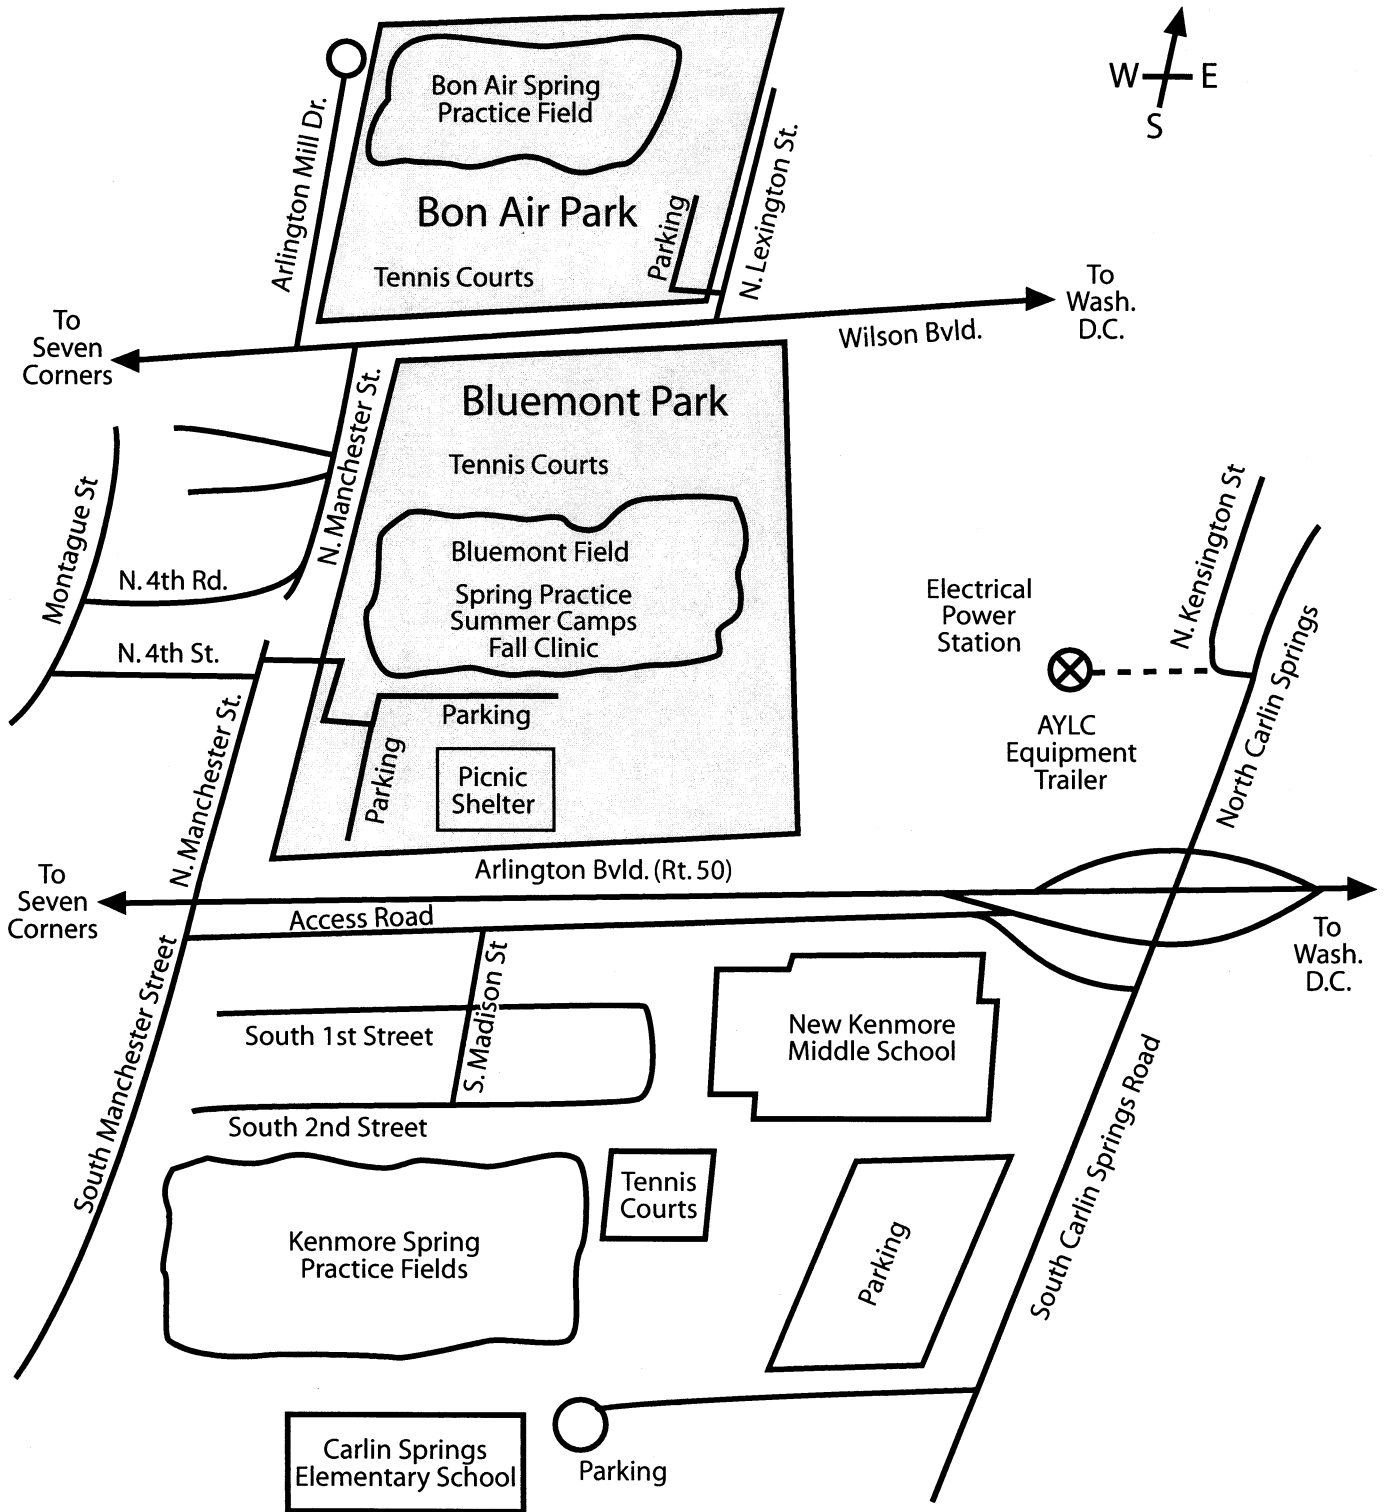

Arlington Youth Lacrosse Arlington Activity Sites Map

This Map is NOT to scale

QUESTIONS? Call: 703-524-4529 (524-4LAX)

ARLINGTON COUNTY INCLEMENT WEATHER AND FIELD CLOSING number: 703-228-4715