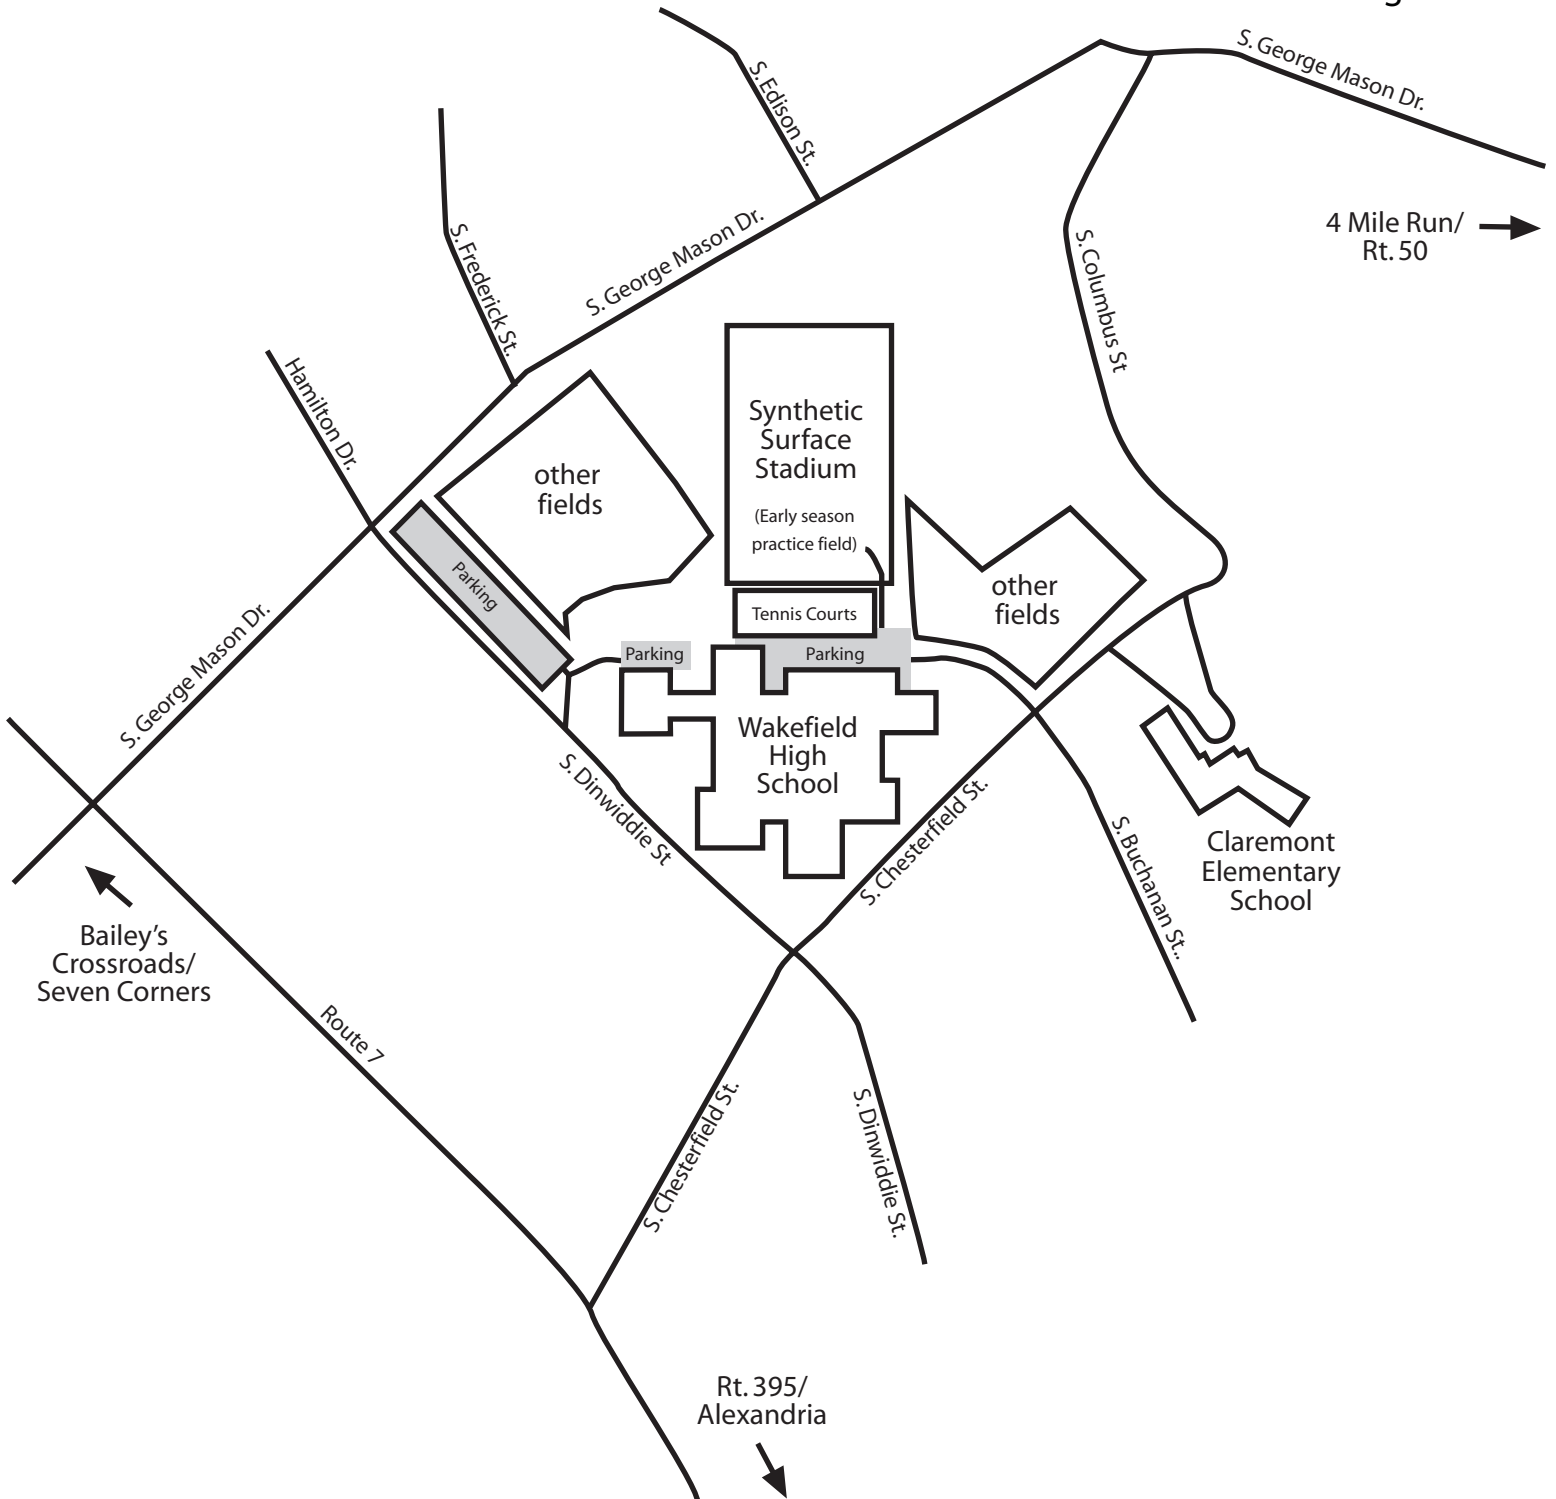

# Arlington Youth Lacrosse Wakefield Map

This Map is NOT to scale

QUESTIONS? Call: 703-524-4529 (524-4LAX)

EMERGENCY AND URGENT PHONE CALLS will be recieved at 703-314-2952 (314-AYLC) during hours of "home" clinics, camps, practices and games. Please use sparingly. This is an expensive service.