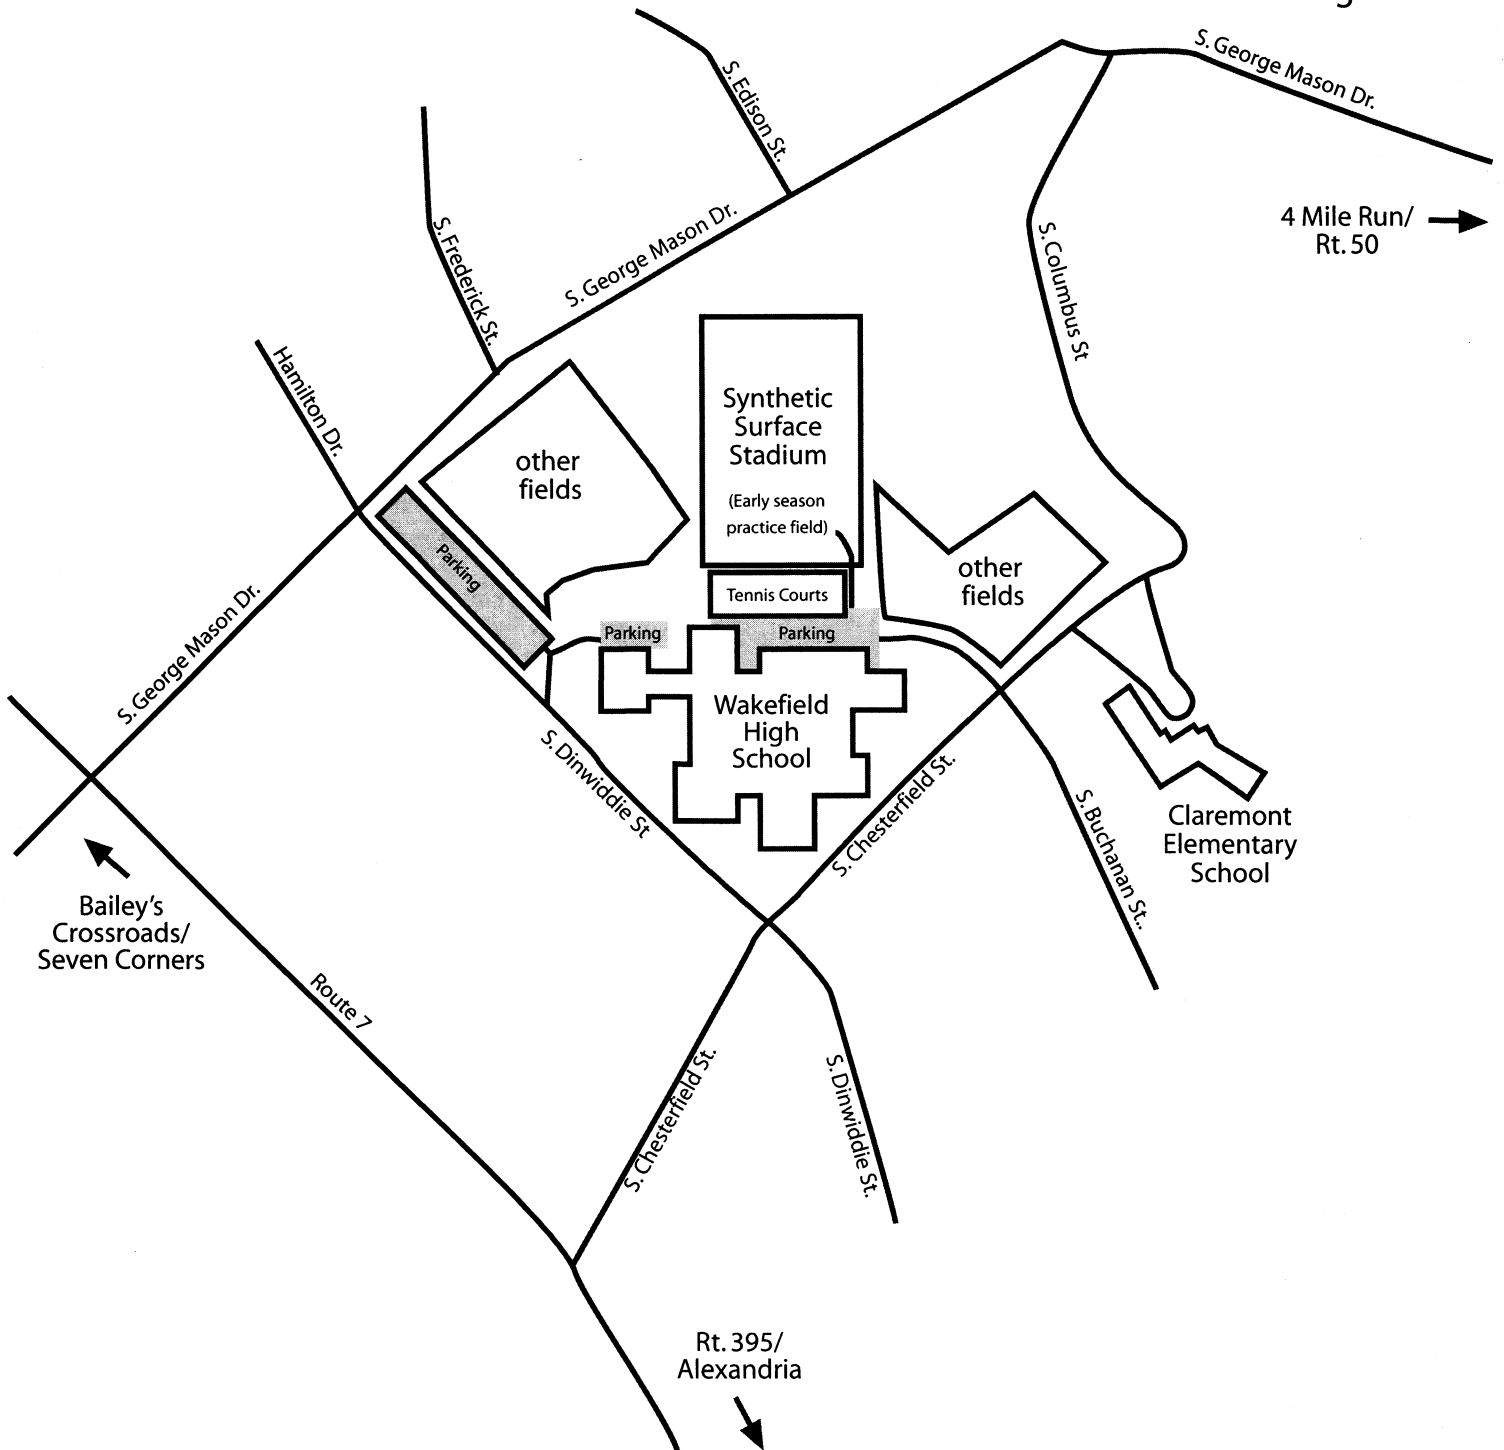

Arlington Youth Lacrosse Wakefield Map

This Map is NOT to scale

QUESTIONS? Call: 703-524-4529 (524-4LAX)

ARLINGTON COUNTY INCLEMENT WEATHER AND FIELD CLOSING number: 703-228-4715